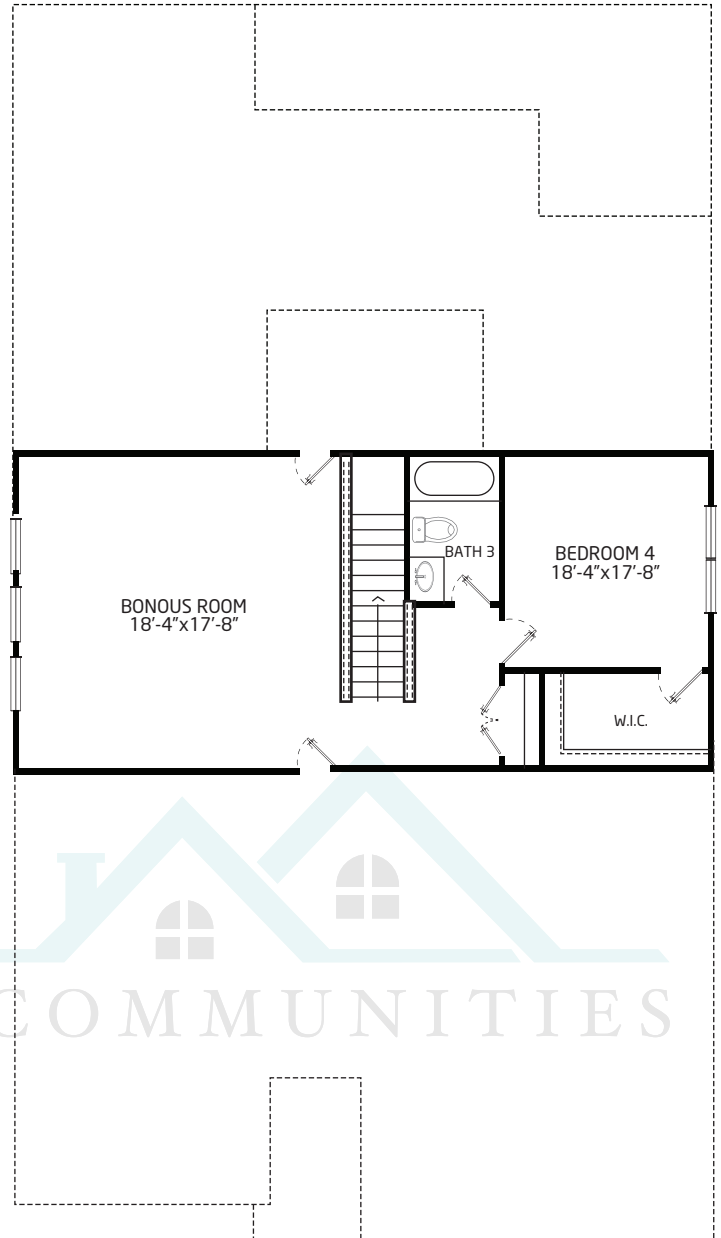

First Floor

Second Floor

Dorchester

▪ Base sq. ft. (Elev A)- 2,762 sq. ft.