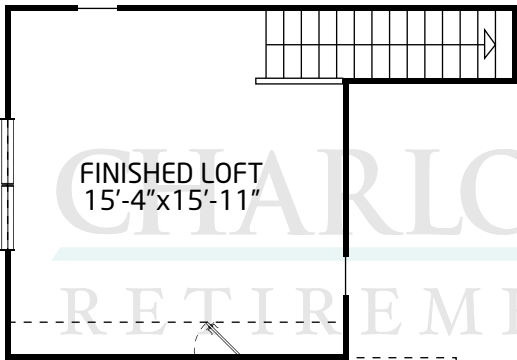

CHARLOTTE  
RETIREMENT COMMUNITIES

FINISHED LOFT  
15'-4" x 15'-11"

GAME ROOM  
11'-8" x 15'-11"

STORAGE  
10'-1" x 8'-5"

BEDROOM 3  
11'-4" x 13'-6"

CHARLOTTE RETIREMENT COMMUNITIES