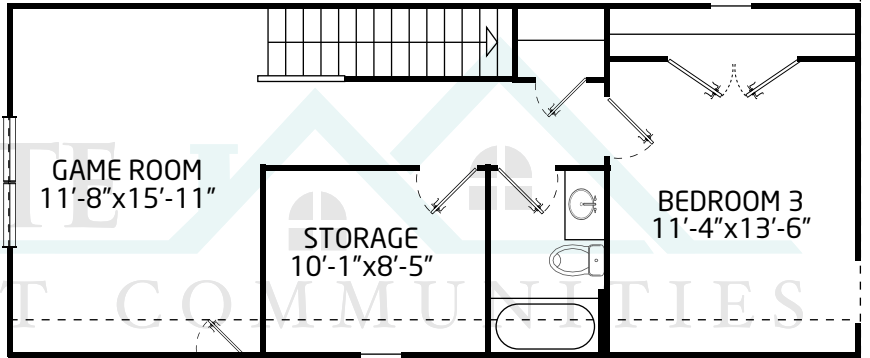

CHARLOTTE  
RETIREMENT COMMUNITIES

FINISHED LOFT  
15'-4" x 15'-11"

GAME ROOM  
11'-8" x 15'-11"

STORAGE  
10'-1" x 8'-5"

BEDROOM 3  
11'-4" x 13'-6"

CHARLOTTE RETIREMENT COMMUNITIES