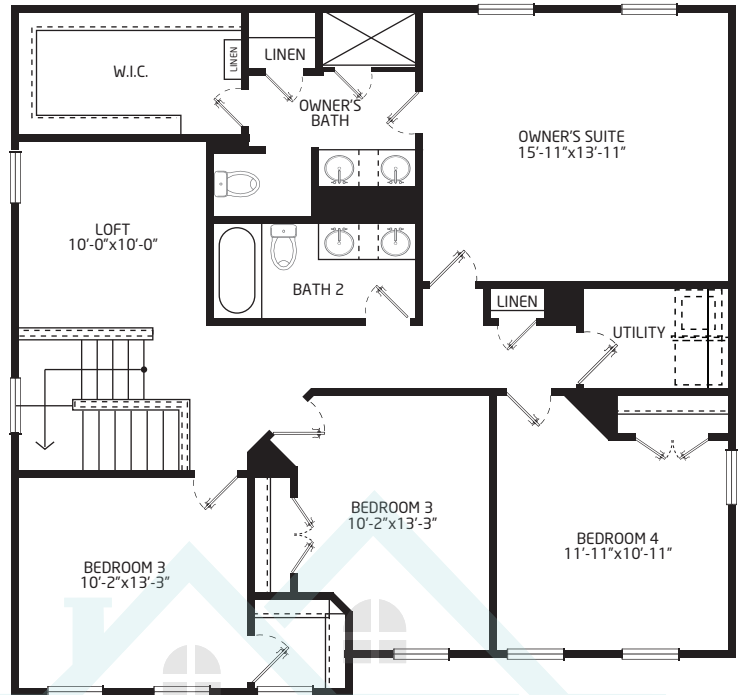

FIRST FLOOR

SECOND FLOOR

Burnswick

■ Base sq. ft. (Elve A) -2,205 sq. ft.