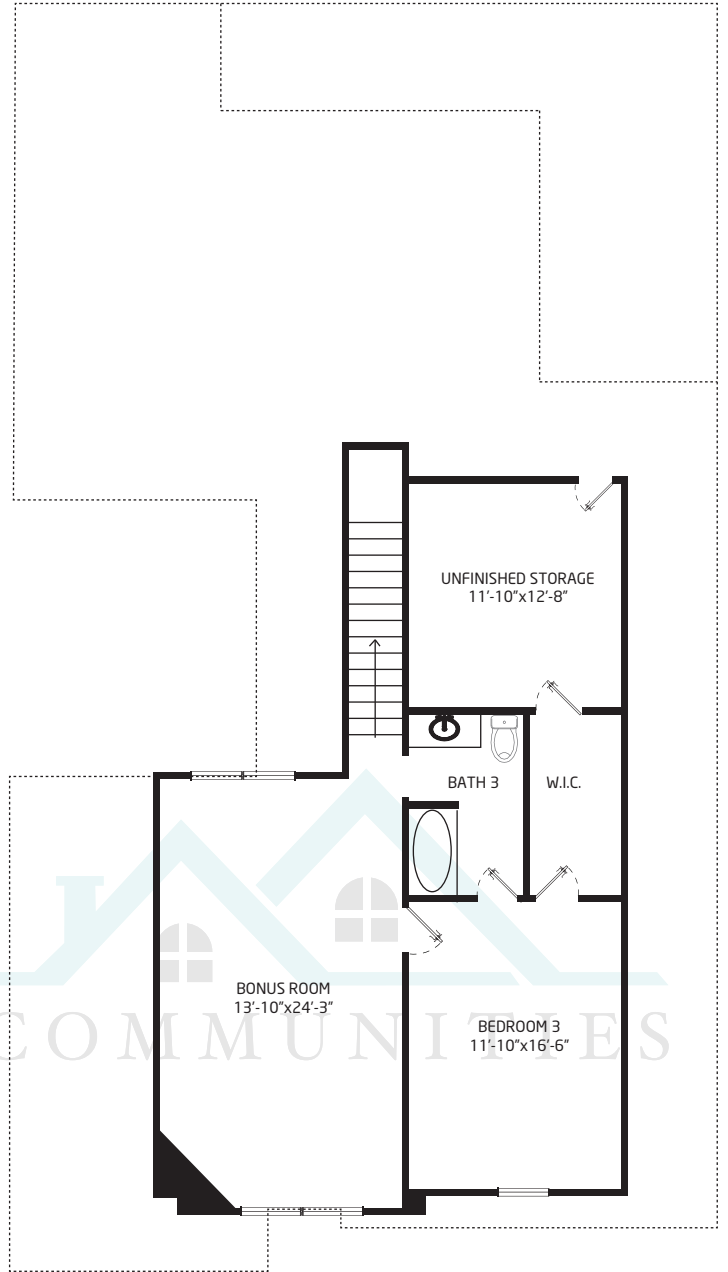

First Floor

Bethany

▪ Base sq. ft. (Elve A)- 2, 473 sq. ft.