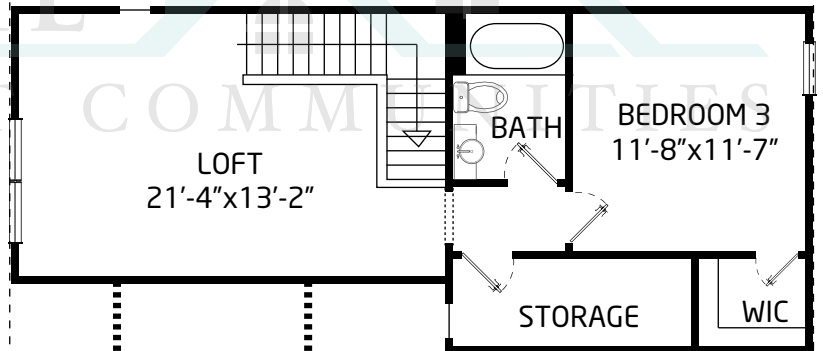

FIMISHED LOFT
18'-0"x13'-2"

CHARLOTTE
RETIREMENT COMMUNITIES

LOFT
21'-4"x13'-2"

BATH

BEDROOM 3
11'-8"x11'-7"

STORAGE

WIC